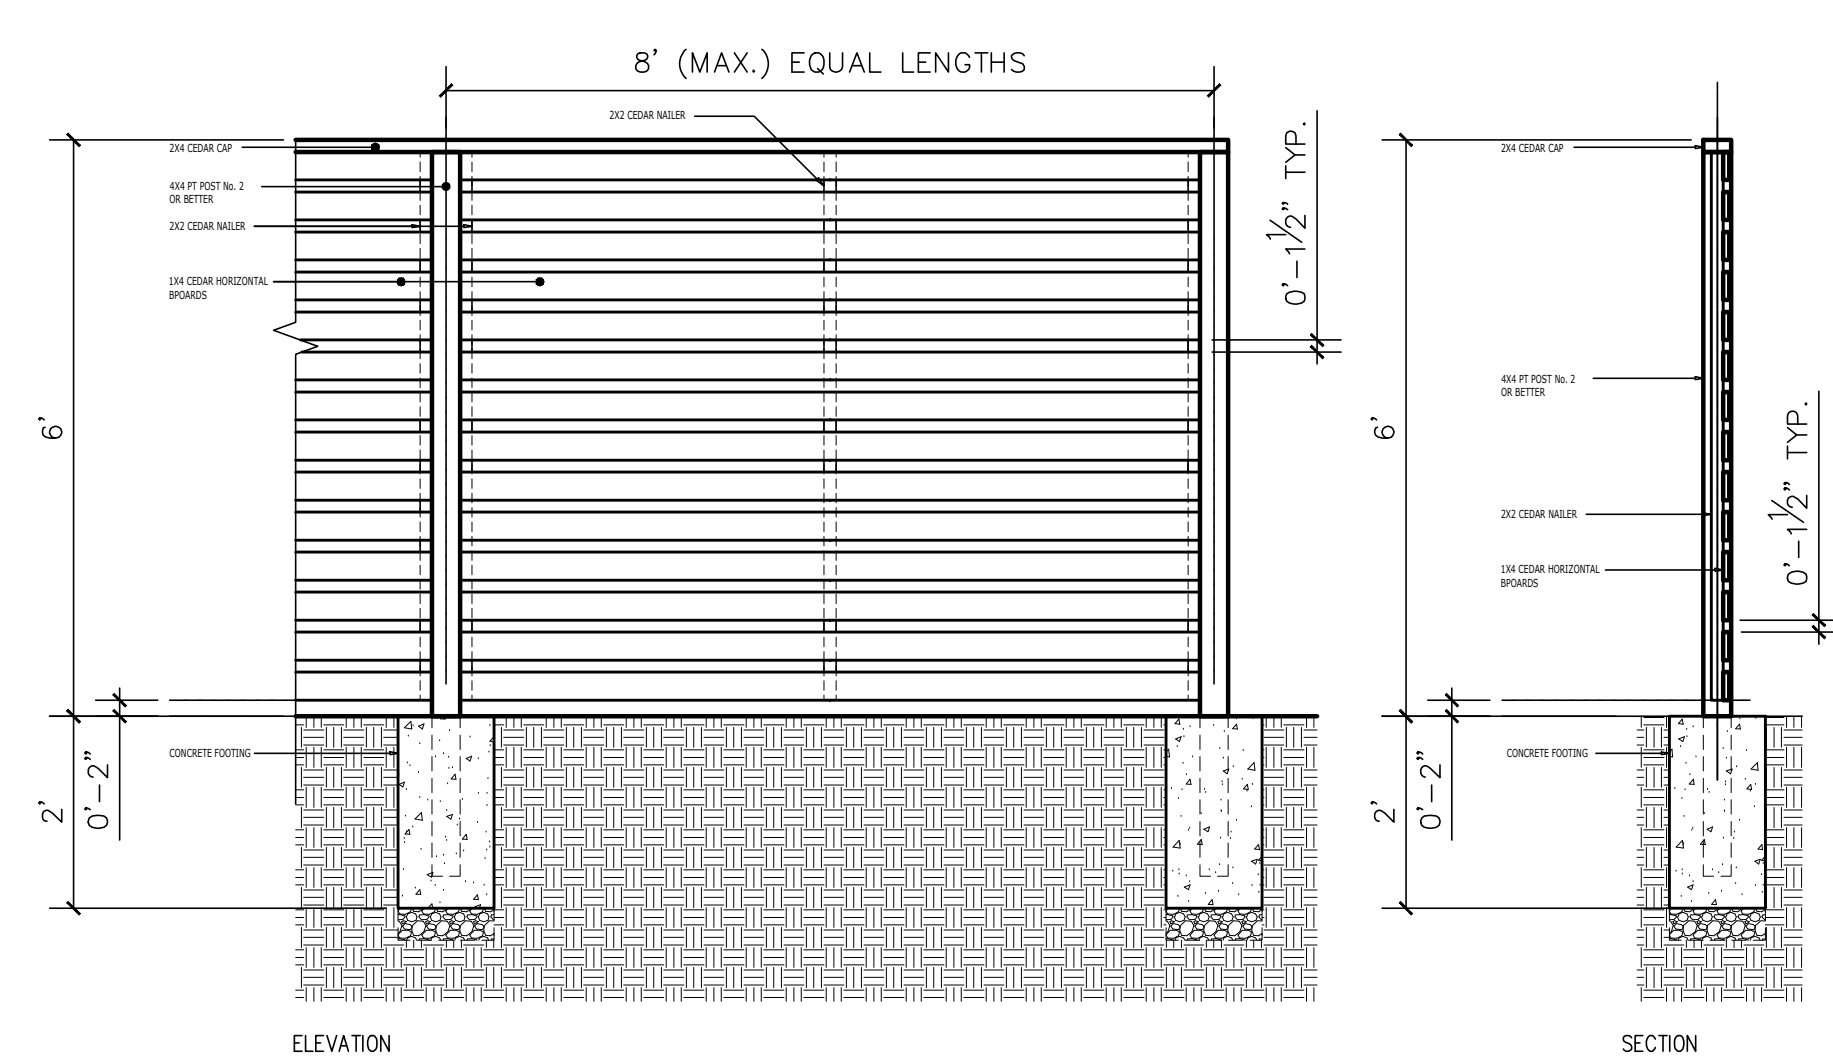

PLANT LIST

TREES					
KEY	QTY	BOTANICAL NAME	COMMON NAME	SIZE	SPACING/COMMENTS
	2	ACER RUBRUM 'SCARLET SENTINEL'	SCARLET SENTINEL MAPLE	5CM CAL	B&B
	4	CORNUS EDDIE'S 'WHITE WONDER'	EDDIE'S WHITE WONDER DOGWOOD	5CM CAL	B&B
	4	CORNUS KOUSA 'CHINENSIS'	CHINESE KOUSA DOGWOOD	2.5M HT	B&B
	2	POPULUS TREMULA 'PRAIRIE GOLD'	PRAIRIE GOLD COLUMNAR ASPEN	5CM CAL	B&B

SHRUBS					
KEY	QTY	BOTANICAL NAME	COMMON NAME	SIZE	SPACING/COMMENTS
	4	ACUBA JAPONICA 'GOLDSTRIKE'	MALE JAPANESE ACUBA	# 3 pot	FULL BUSHY PLANTS
	25	AZALEA JAPONICA 'HIND PINK'	AZALEA 'HARDY PINK'	# 2 pot	FULL BUSHY PLANTS
	60	TAXUS x MEDIA 'HICKSIF'	HICKSII YEW	1.0m	FULL BUSHY PLANTS
	12	NANDINA DOMESTICA 'HARBOUR DWARF'	HEAVENLY BAMBOO	# 2 pot	FULL BUSHY PLANTS
	28	VIBURNUM TINUS	LAURUSTINUS	# 3 pot	FULL BUSHY PLANTS

GROUND COVER / PERENNIALS					
KEY	QTY	BOTANICAL NAME	COMMON NAME	SIZE	SPACING/COMMENTS
	22	EUPHORBIA POLYCHROMA	CUSHION SPURGE	# 1 pot	FULL BUSHY PLANTS
	48	CAREX MORROWII 'ICE DANCE'	SILVER VARIEGATED SEDGE	# 1 pot	FULL BUSHY PLANTS
	14	HOSTA CRISPULA	CURLED PLANTAIN LILY	# 1 pot	FULL BUSHY PLANTS
	12	PENNISETUM ALOPECUROIDES	FOUNTAIN GRASS	# 2 pot	FULL BUSHY PLANTS
	50	POLYSTICHUM MUNITUM	WESTERN SWORD FERN	# 1 pot	25cm