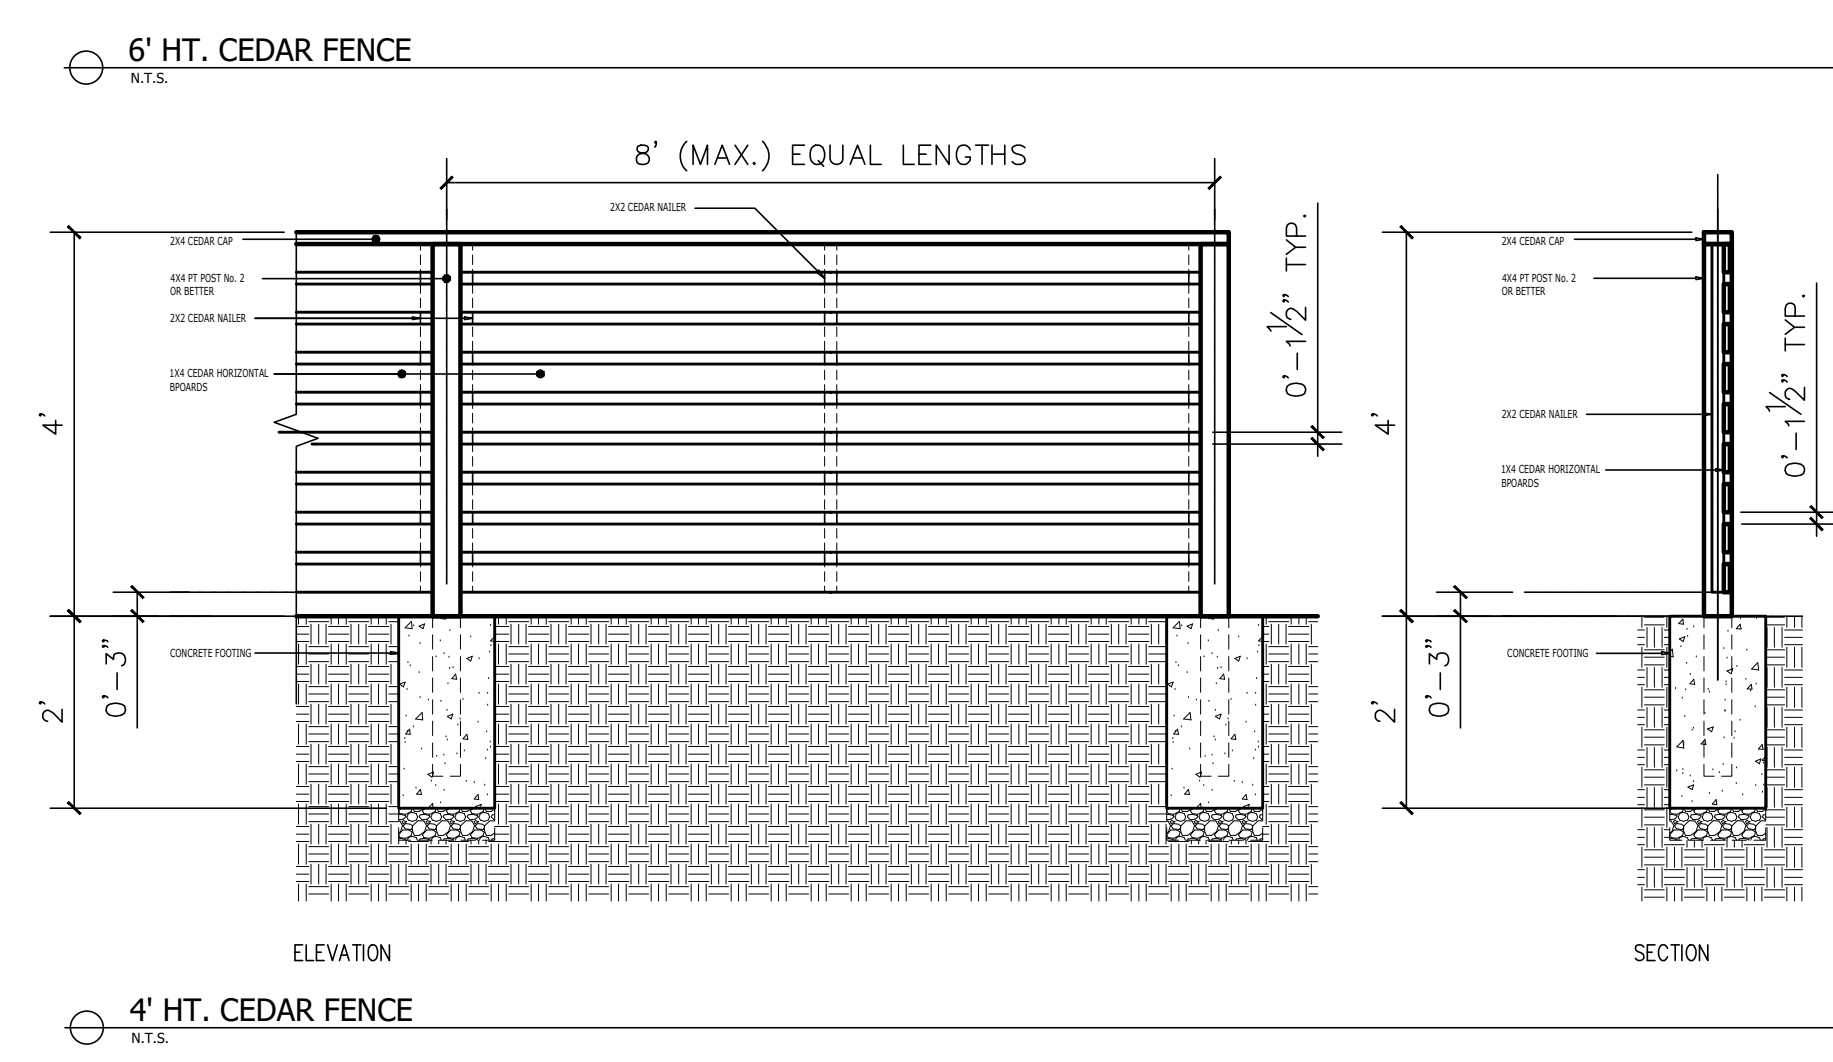

PLANT LIST

TREES					
KEY	QTY	BOTANICAL NAME	COMMON NAME	SIZE	SPACING/COMMENTS
	2	ACER RUBRUM 'SCARLET SENTINEL'	SCARLET SENTINEL MAPLE	5CM CAL	B&B
	4	CORNUS EDDIE'S 'WHITE WONDER'	EDDIE'S WHITE WONDER DOGWOOD	5CM CAL	B&B
	4	CORNUS KOUSA 'CHINENSIS'	CHINESE KOUSA DOGWOOD	2.5M HT	B&B
	2	POPULUS TREMULA 'PRAIRIE GOLD'	PRAIRIE GOLD COLUMNAR ASPEN	5CM CAL	B&B

SHRUBS					
KEY	QTY	BOTANICAL NAME	COMMON NAME	SIZE	SPACING/COMMENTS
	4	ACUBA JAPONICA 'GOLDSTRIKE'	MALE JAPANESE ACUBA	# 3 pot	FULL BUSHY PLANTS
	25	AZALEA JAPONICA 'HIND PINK'	AZALEA 'HARDY PINK'	# 2 pot	FULL BUSHY PLANTS
	60	TAXUS x MEDIA 'HICKSIF'	HICKSII YEW	1.0m	FULL BUSHY PLANTS
	12	NANDINA DOMESTICA 'HARBOUR DWARF'	HEAVENLY BAMBOO	# 2 pot	FULL BUSHY PLANTS
	28	VIBURNUM TINUS	LAURUSTINUS	# 3 pot	FULL BUSHY PLANTS

GROUND COVER / PERENNIALS					
KEY	QTY	BOTANICAL NAME	COMMON NAME	SIZE	SPACING/COMMENTS
	22	EUPHORBIA POLYCHROMA	CUSHION SPURGE	# 1 pot	FULL BUSHY PLANTS
	48	CAREX MORROWII 'ICE DANCE'	SILVER VARIEGATED SEDGE	# 1 pot	FULL BUSHY PLANTS
	14	HOSTA CRISPULA	CURLED PLANTAIN LILY	# 1 pot	FULL BUSHY PLANTS
	12	PENNISETUM ALOPECUROIDES	FOUNTAIN GRASS	# 2 pot	FULL BUSHY PLANTS
	50	POLYSTICHUM MUNITUM	WESTERN SWORD FERN	# 1 pot	25cm