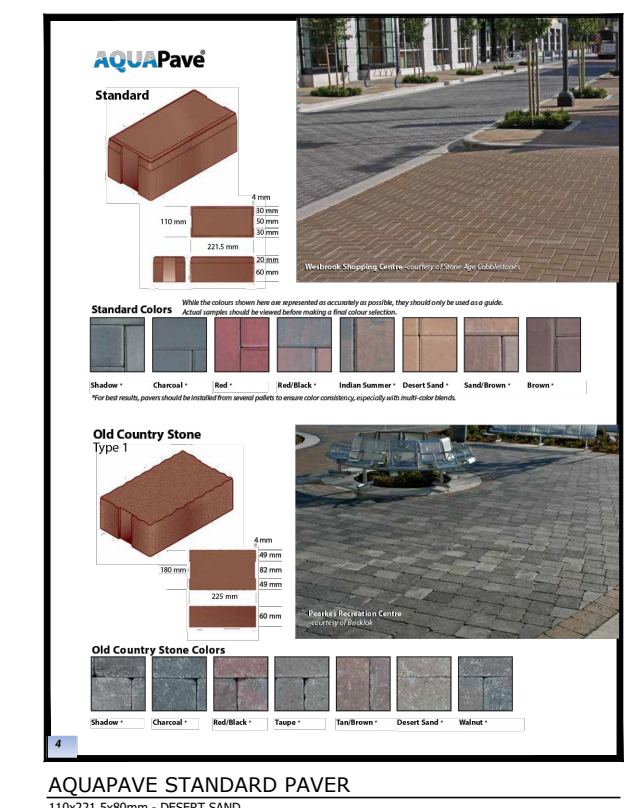

PLANT LIST

TREES					
KEY	QTY	BOTANICAL NAME	COMMON NAME	SIZE	SPACING/COMMENTS
	2	ACER RUBRUM 'SCARLET SENTINEL'	SCARLET SENTINEL MAPLE	5CM CAL	B&B
	4	CORNUS EDDIE'S 'WHITE WONDER'	EDDIE'S WHITE WONDER DOGWOOD	5CM CAL	B&B
	4	CORNUS KOUSA 'CHINENSIS'	CHINESE KOUSA DOGWOOD	2.5M HT	B&B
	2	POPULUS TREMULA 'PRAIRIE GOLD'	PRAIRIE GOLD COLUMNAR ASPEN	5CM CAL	B&B

SHRUBS					
KEY	QTY	BOTANICAL NAME	COMMON NAME	SIZE	SPACING/COMMENTS
	4	ACUBA JAPONICA 'GOLDSTRIKE'	MALE JAPANESE ACUBA	# 3 pot	FULL BUSHY PLANTS
	25	AZALEA JAPONICA 'HIND PINK'	AZALEA 'HARDY PINK'	# 2 pot	FULL BUSHY PLANTS
	60	TAXUS x MEDIA 'HICKSIF'	HICKSII YEW	1.0m	FULL BUSHY PLANTS
	12	NANDINA DOMESTICA 'HARBOUR DWARF'	HEAVENLY BAMBOO	# 2 pot	FULL BUSHY PLANTS
	28	VIBURNUM TINUS	LAURUSTINUS	# 3 pot	FULL BUSHY PLANTS

GROUND COVER / PERENNIALS					
KEY	QTY	BOTANICAL NAME	COMMON NAME	SIZE	SPACING/COMMENTS
	22	EUPHORBIA POLYCHROMA	CUSHION SPURGE	# 1 pot	FULL BUSHY PLANTS
	48	CAREX MORROWII 'ICE DANCE'	SILVER VARIEGATED SEDGE	# 1 pot	FULL BUSHY PLANTS
	14	HOSTA CRISPULA	CURLED PLANTAIN LILY	# 1 pot	FULL BUSHY PLANTS
	12	PENNISETUM ALOPECUROIDES	FOUNTAIN GRASS	# 2 pot	FULL BUSHY PLANTS
	50	POLYSTICHUM MUNITUM	WESTERN SWORD FERN	# 1 pot	25cm