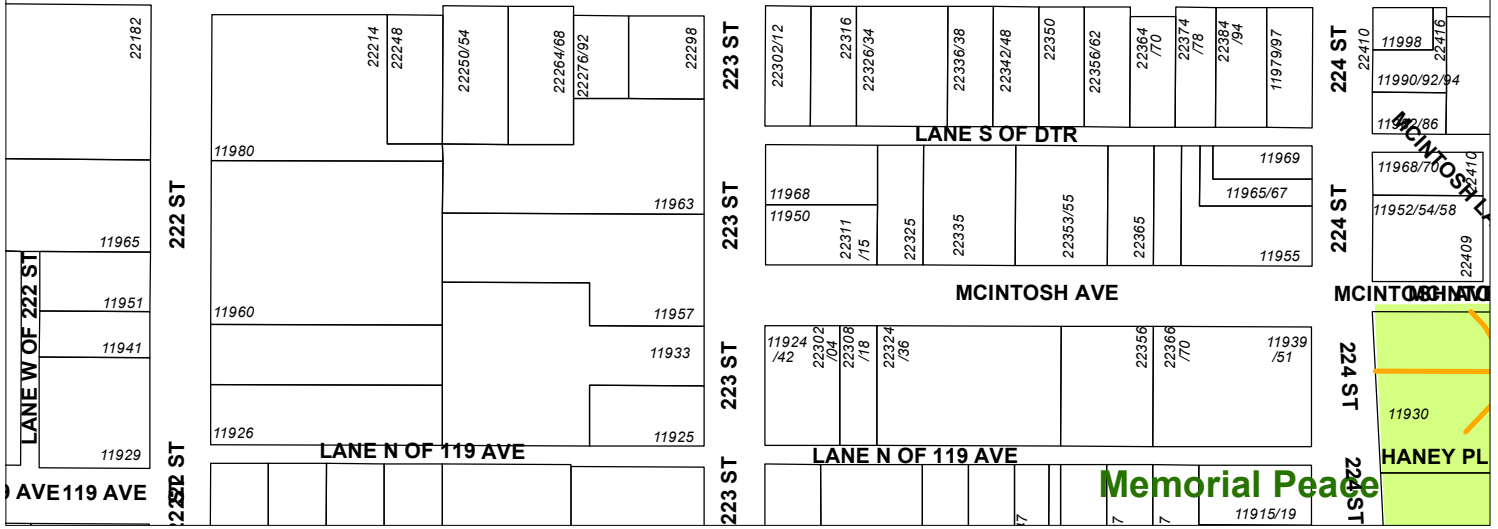

DEWDNEY TRUNK RD DEWDNEY TRUNK RD DEWDNEY TRUNK RD DEWDNEY TRUNK RD DEWDNEY TRUNK RD DEWDNEY TRUNK RD

- Legend**
-  Stream
 -  Existing Trails
 -  Active Applications (RZ/SD/DP/VP)
 -  Municipal Park

Scale: 1:2,500

12011 223 STREET
LOCATION MAP

PLANNING DEPARTMENT

FILE: 2024-228-RZ
DATE: Apr 4, 2025

BY: DM