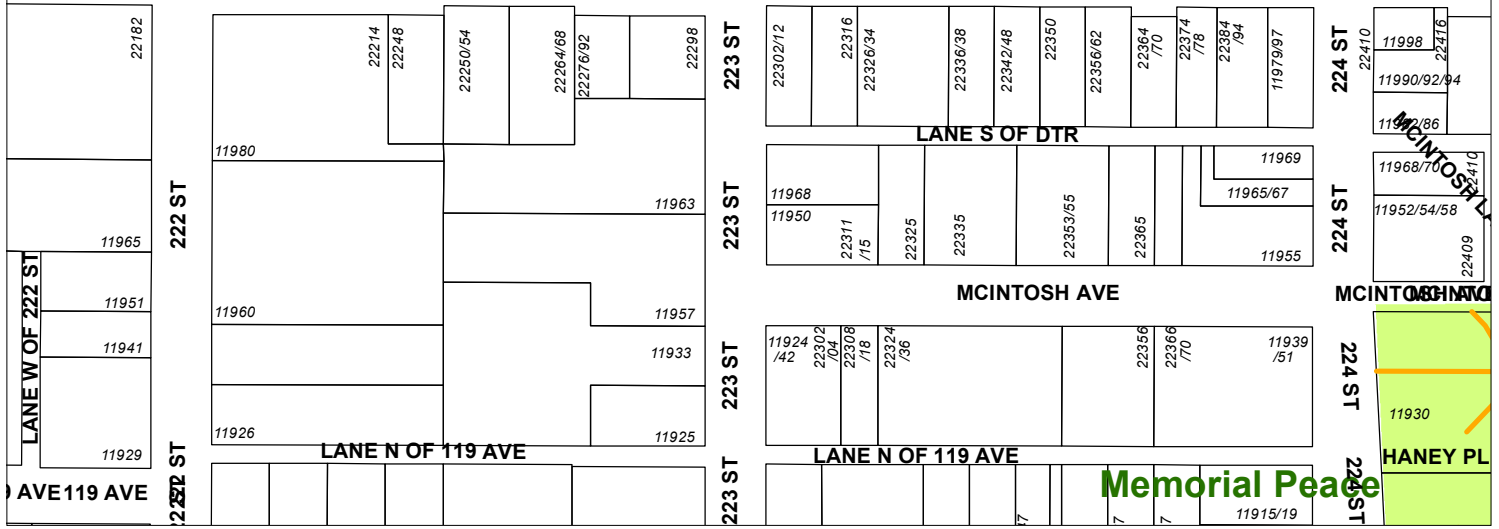

DEWDNEY TRUNK RD DEWDNEY TRUNK RD DEWDNEY TRUNK RD DEWDNEY TRUNK RD DEWDNEY TRUNK RD DEWDNEY TRUNK RD

- Legend**
-  Stream
 -  Existing Trails
 -  Active Applications (RZ/SD/DP/VP)
 -  Municipal Park

Scale: 1:2,500

12011 223 STREET
LOCATION MAP

PLANNING DEPARTMENT

FILE: 2024-228-DP
DATE: Apr 4, 2025

BY: DM